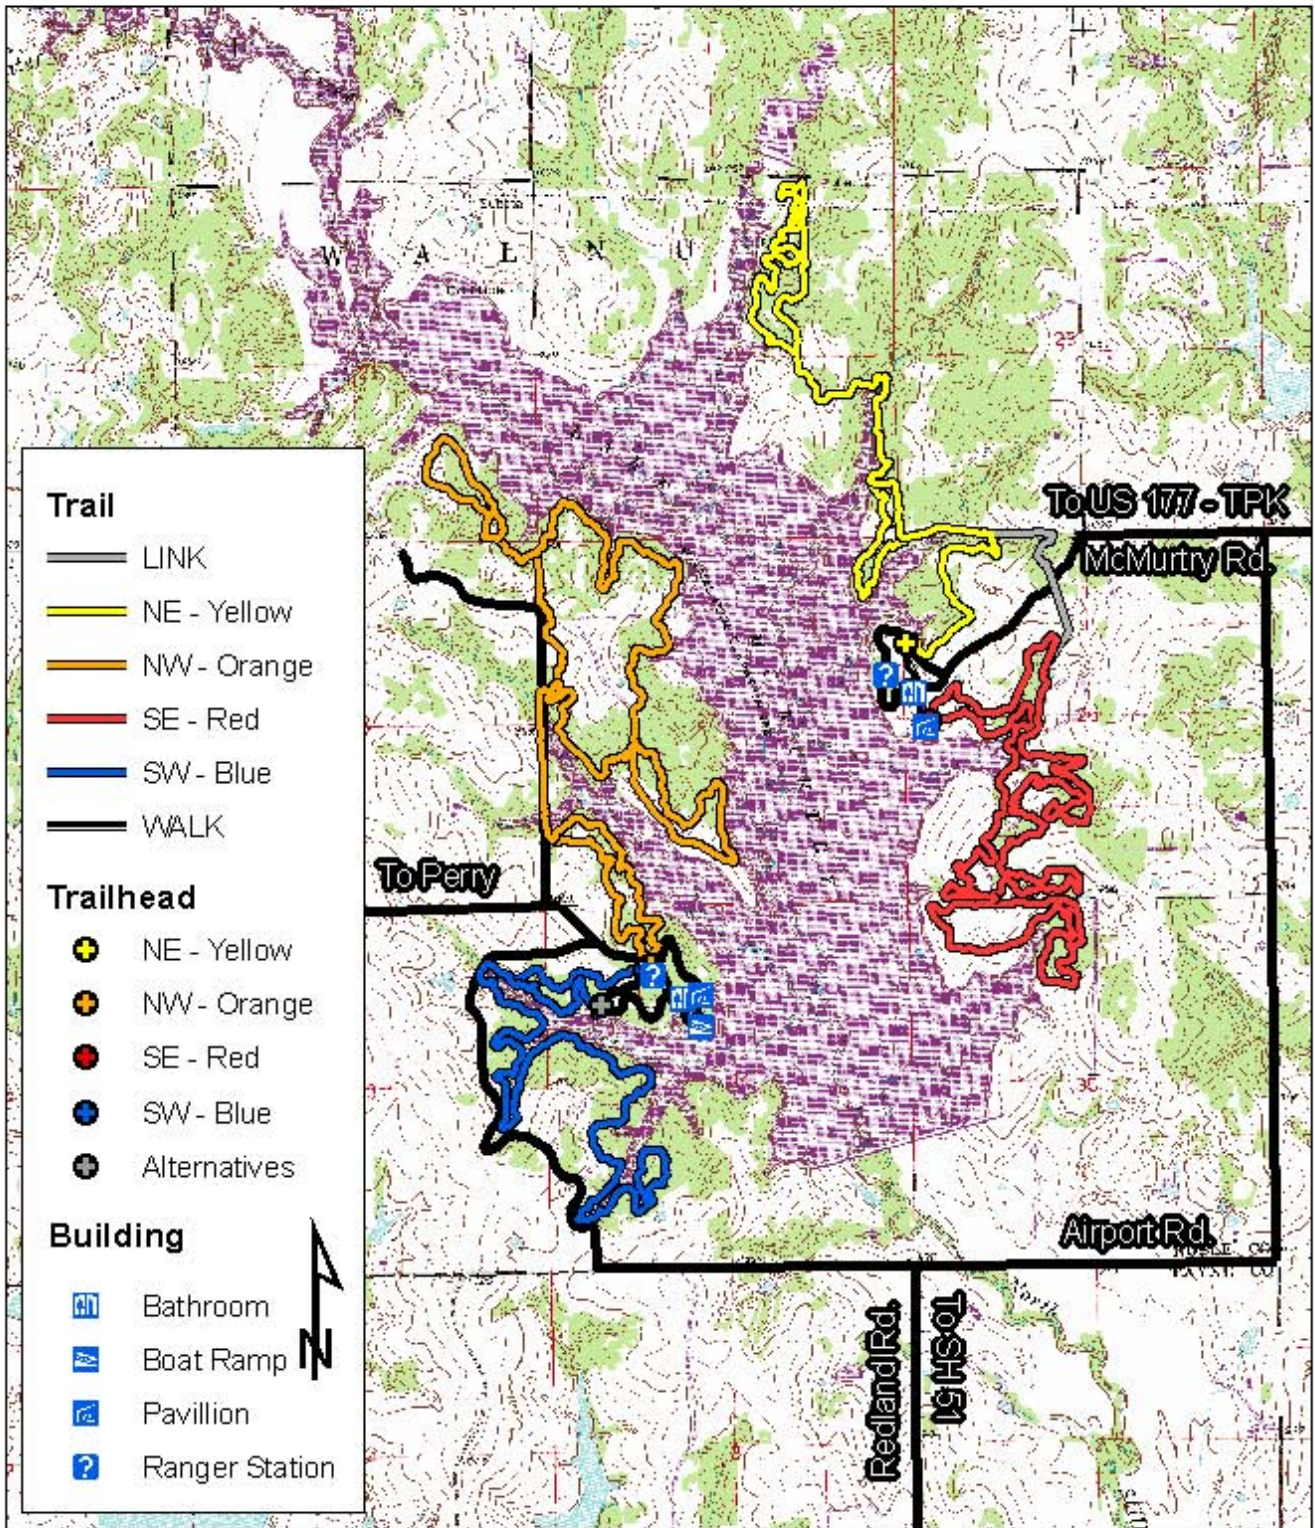

Lake McMurry, Mountain Bike Trails

Created by: Dan Dauwalter, 12-15-05

Description: Singletrack with some doubletrack, many drop-ins, rooted climbs, some sand, very fast.
 Distance: Yellow (6.75 mi), Red (7.00 mi), Blue (7.11 mi), Orange (7.75 mi)